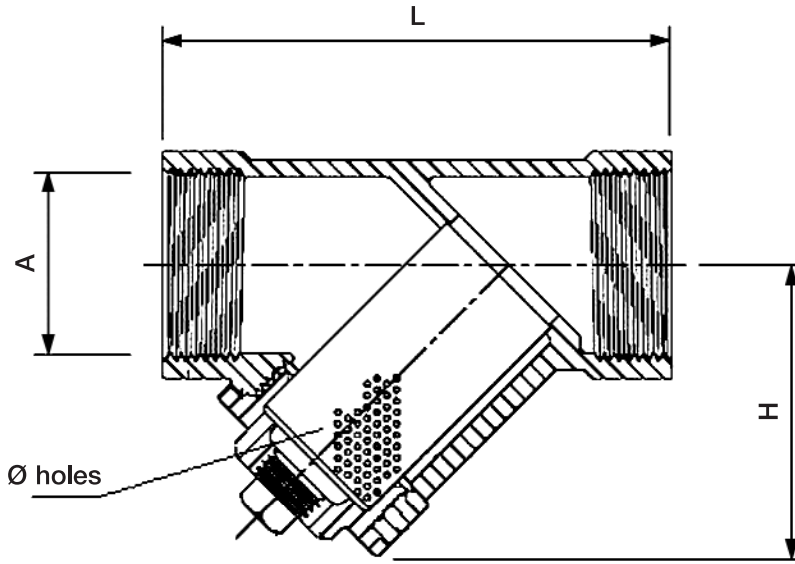

A	DN mm	Reference	Materials		PN bar	°C
1/4" BSPP	10	<a href="#">YFX00 B2B2</a>	S.S. 316	PTFE	25 Bar	-20 °C +180 °C
3/8" BSPP	10	<a href="#">YFX00 B3B3</a>				
1/2" BSPP	15	<a href="#">YFX00 B4B4</a>				
3/4" BSPP	20	<a href="#">YFX00 B5B5</a>				
1" BSPP	25	<a href="#">YFX00 B6B6</a>				
1"1/4" BSPP	32	<a href="#">YFX00 B7B7</a>				
1"1/2" BSPP	38	<a href="#">YFX00 B8B8</a>				
2" BSPP	50	<a href="#">YFX00 B9B9</a>				

BSPP: (UNI - ISO 228/1)

The filters YFX00 can be used to filter liquids and gases from impurities, limestone or any other solid particle greater than one millimeter in diameter. These products entirely made of S.S. 316, can filter different fluids, including aggressive fluids.

A	Reference	L	H	Ø	Kg
1/4" BSPP	<a href="#">YFX00 B2B2</a>	65	51	1 mm	0,250
3/8" BSPP	<a href="#">YFX00 B3B3</a>	65	51	1 mm	0,240
1/2" BSPP	<a href="#">YFX00 B4B4</a>	65	51	1 mm	0,240
3/4" BSPP	<a href="#">YFX00 B5B5</a>	80	60	1 mm	0,370
1" BSPP	<a href="#">YFX00 B6B6</a>	90	72	1 mm	0,700
1"1/4" BSPP	<a href="#">YFX00 B7B7</a>	105	77	1 mm	0,830
1"1/2" BSPP	<a href="#">YFX00 B8B8</a>	120	87	1 mm	1,230
2" BSPP	<a href="#">YFX00 B9B9</a>	140	103	1 mm	1,950

- All dimensions in mm.